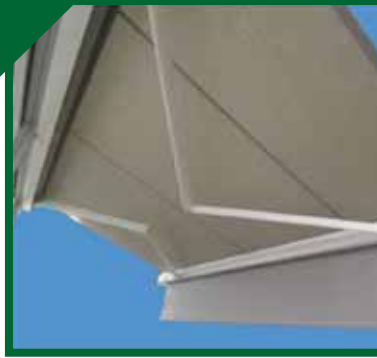

5 year
warranty

Drop down valance

From £2,104.99

A great design for dealing with the problem of shading from the sun when it is low.

When the sun slants under the awning this extra length valance can be dropped down by remote controlled motor. It provides shading and privacy at the touch of a button.

Valance drop length 1.6m

Available in a very wide selection of Acrylic fabrics.

Powder coated casings in standard colours or optional colours from the RAL range for an additional charge.

Awning lights and heaters are also available.